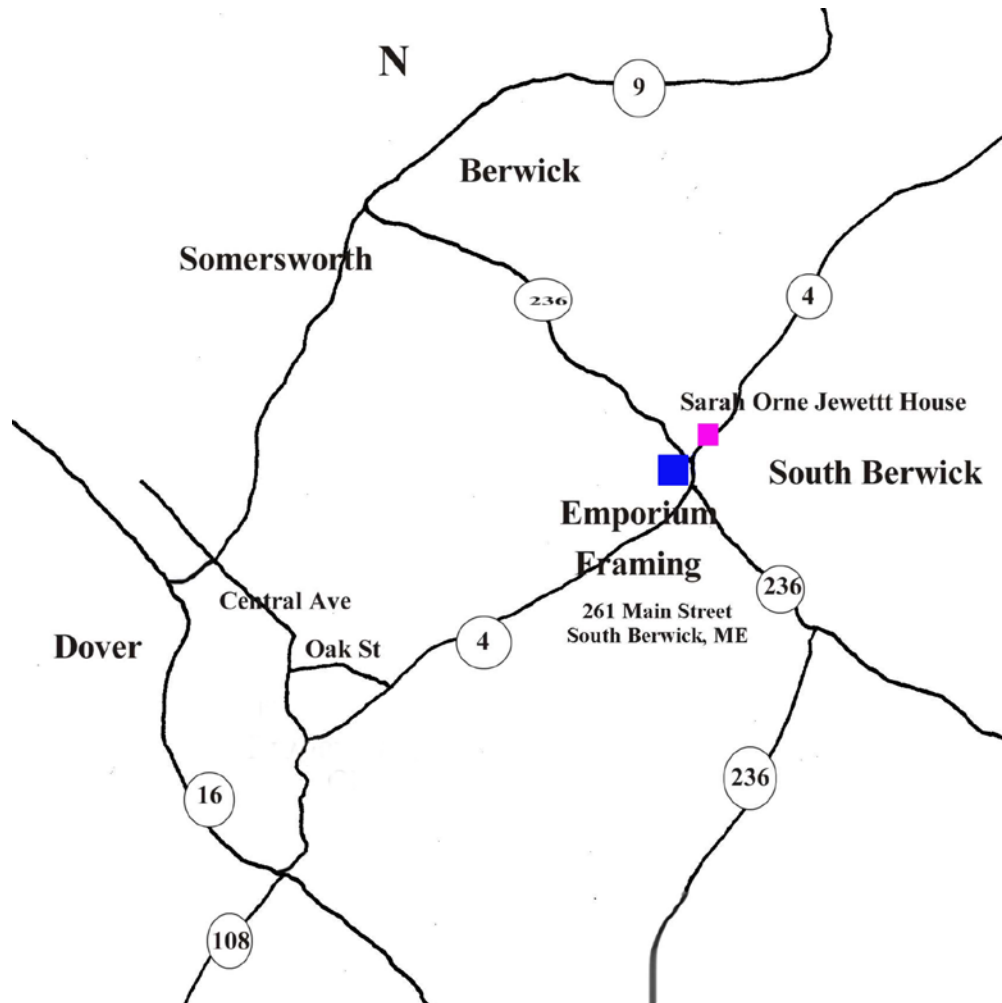

DRIVING INSTRUCTIONS

Emporium Framing and Gallery, LLC

261 Main Street
South Berwick, Me 03908
207-384-5963 Hours Mon to Sat 10-6
emporium@metrocast.net

The gallery is on the left side of the street coming from the south with a green front.
The Sarah Orne Jewett house is a large white house with black shutters and a white picket fence.

Emporium Framing and Gallery

Sarah Orne Jewett House

- From the Maine Turnpike take Route 236 North into South Berwick.
- From Dover take Route 4 from Lower Square or take Oak Street at Rite Aid on Central Ave
- From Somersworth or Berwick take Route 236 South
- Emporium Framing and Gallery is located at the intersection of Route 236 and Route 4 in downtown South Berwick directly across the street from Sarah Orne Jewett House the South Berwick Library is a white house beside this.